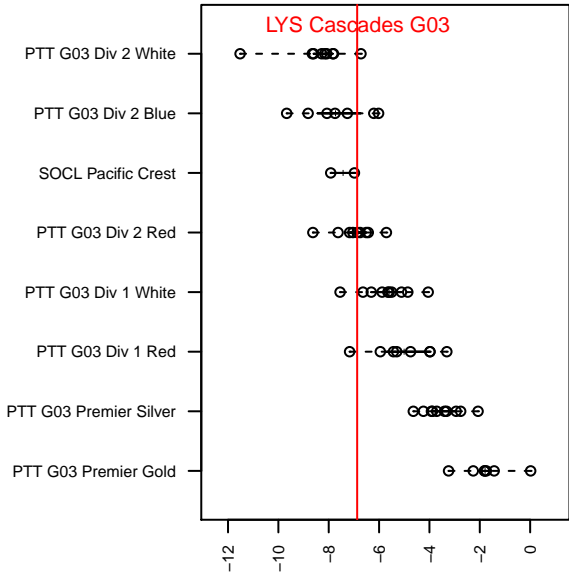

**attack and defense rating
relative to others at age
and all opponents in last 13 months**